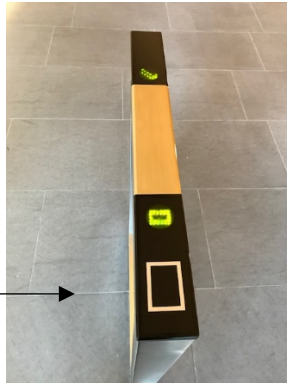

Using the Turnstiles

121 Seaport

1. Have your card ready as you approach the turnstiles
2. Prior to entering the turnstiles, tap your badge on the RIGHT side of the lane

3. Make sure you tap your badge directly on the sensor pad

4. Wait for the beep, then proceed through the lane