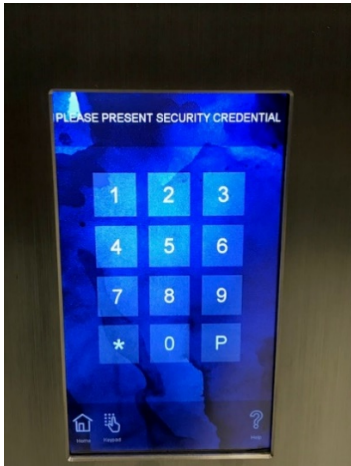

Destination Dispatch Elevators

121 Seaport

1. Select the floor you wish to go to

It will prompt you to present security credentials

2. Tap your badge on the sensor below the touchscreen. It will beep to let you know your card has been read

3. The screen will prompt you towards a specific elevator. Enter the elevator and enjoy the ride!